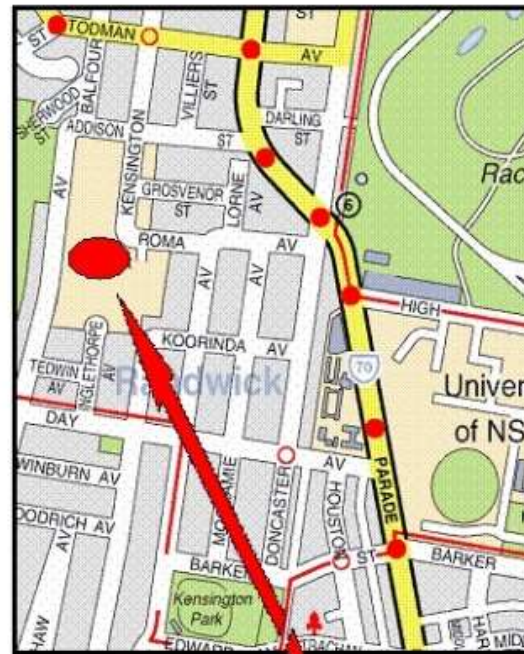

Chevalier Resource Centre

Environment:

- Peaceful monastic setting
- Beautifully kept grounds
- Exquisite views

Location: 5 to 10 minutes to

- the main bus service
- the airport
- the city centre
- the University of NSW
- the Prince of Wales hospital
- Randwick Race Course

Recreational activities:

- Tennis court on site
- Walk to Centennial Park
- Short bus ride to the beaches

[Further views & information](#) (click here)

An outreach of the Missionaries of the Sacred Heart