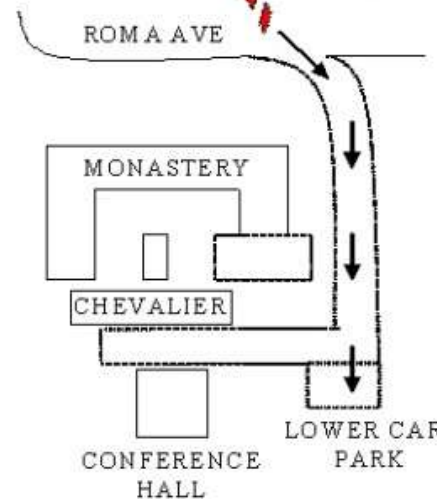

Chevalier Resource Centre

Environment:

- Peaceful monastic setting
- Beautifully kept grounds
- Exquisite views

Location: 5 to 10 minutes to

- the main bus service
- the airport
- the city centre
- the University of NSW
- the Prince of Wales hospital
- Randwick Race Course

Recreational activities:

- Tennis court on site
- Walk to Centennial Park
- Short bus ride to the beaches

[Further views & information](#) (click here)

An outreach of the Missionaries of the Sacred Heart

1 Roma Ave, Kensington, NSW 2033
Phone: (02) 9315 2222
Fax: (02) 9662 6549
Mobile: 0408 614 793
Email:
crclibrary@chevaliercentre.org